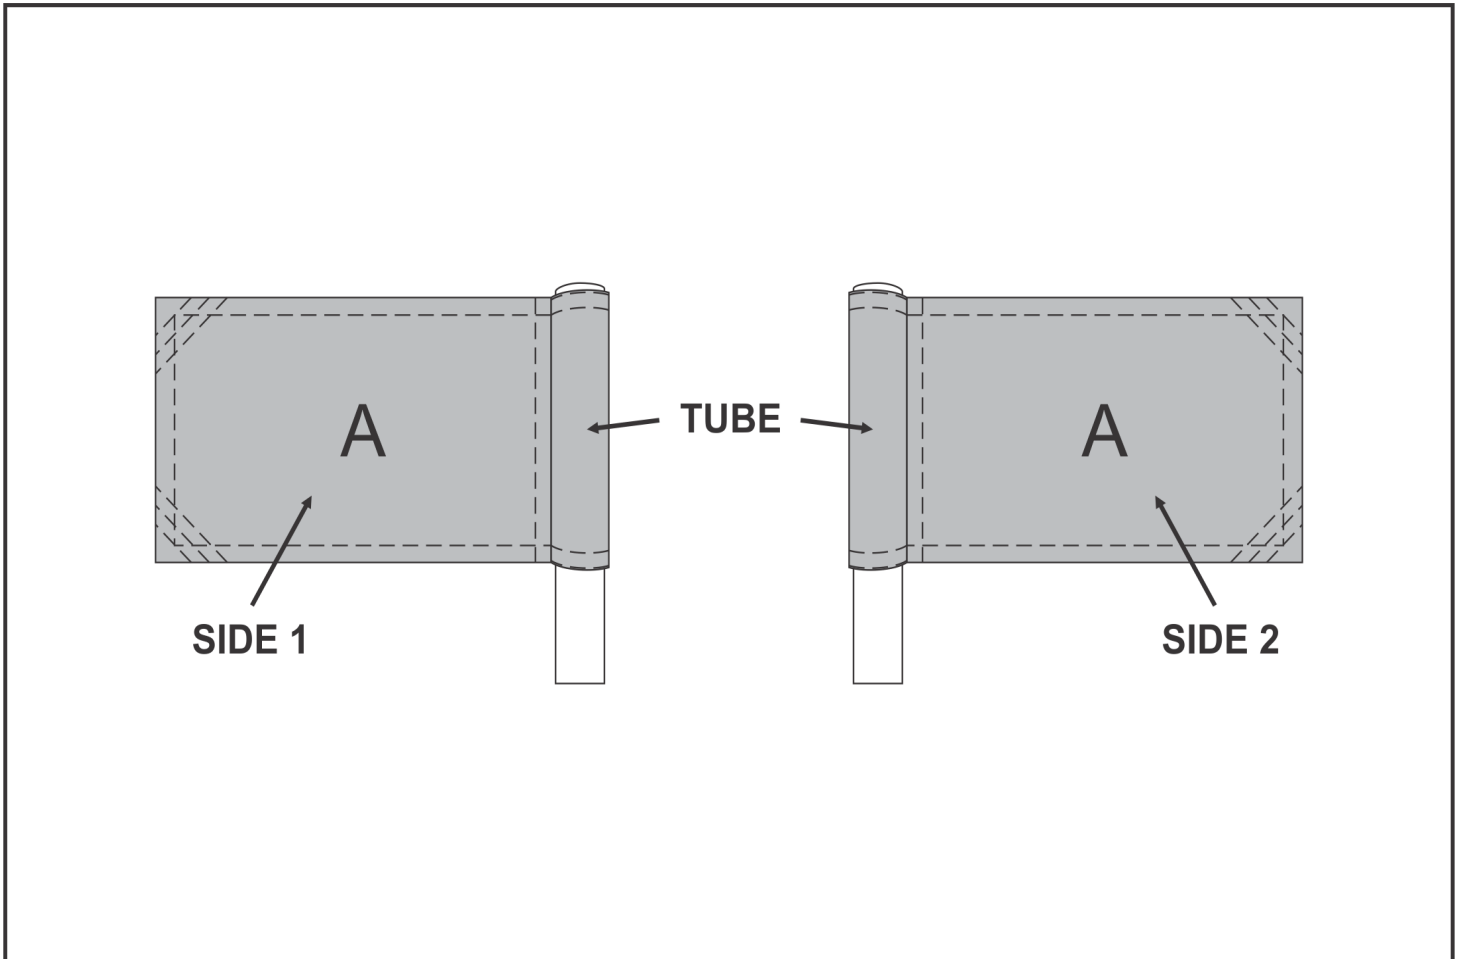

## Need to know:

Includes 1-Position Sublimation (setup fees apply)

- Please Note: We cannot guarantee 100% logo Alignment on all Brandable Panels.

## Branding Options:

Position	Branding Method (Branding Code)	No. of Colours	Dimension
A	Custom Sublimation A (CPSUB-A)	Full Colour	660mm wide x 150mm high